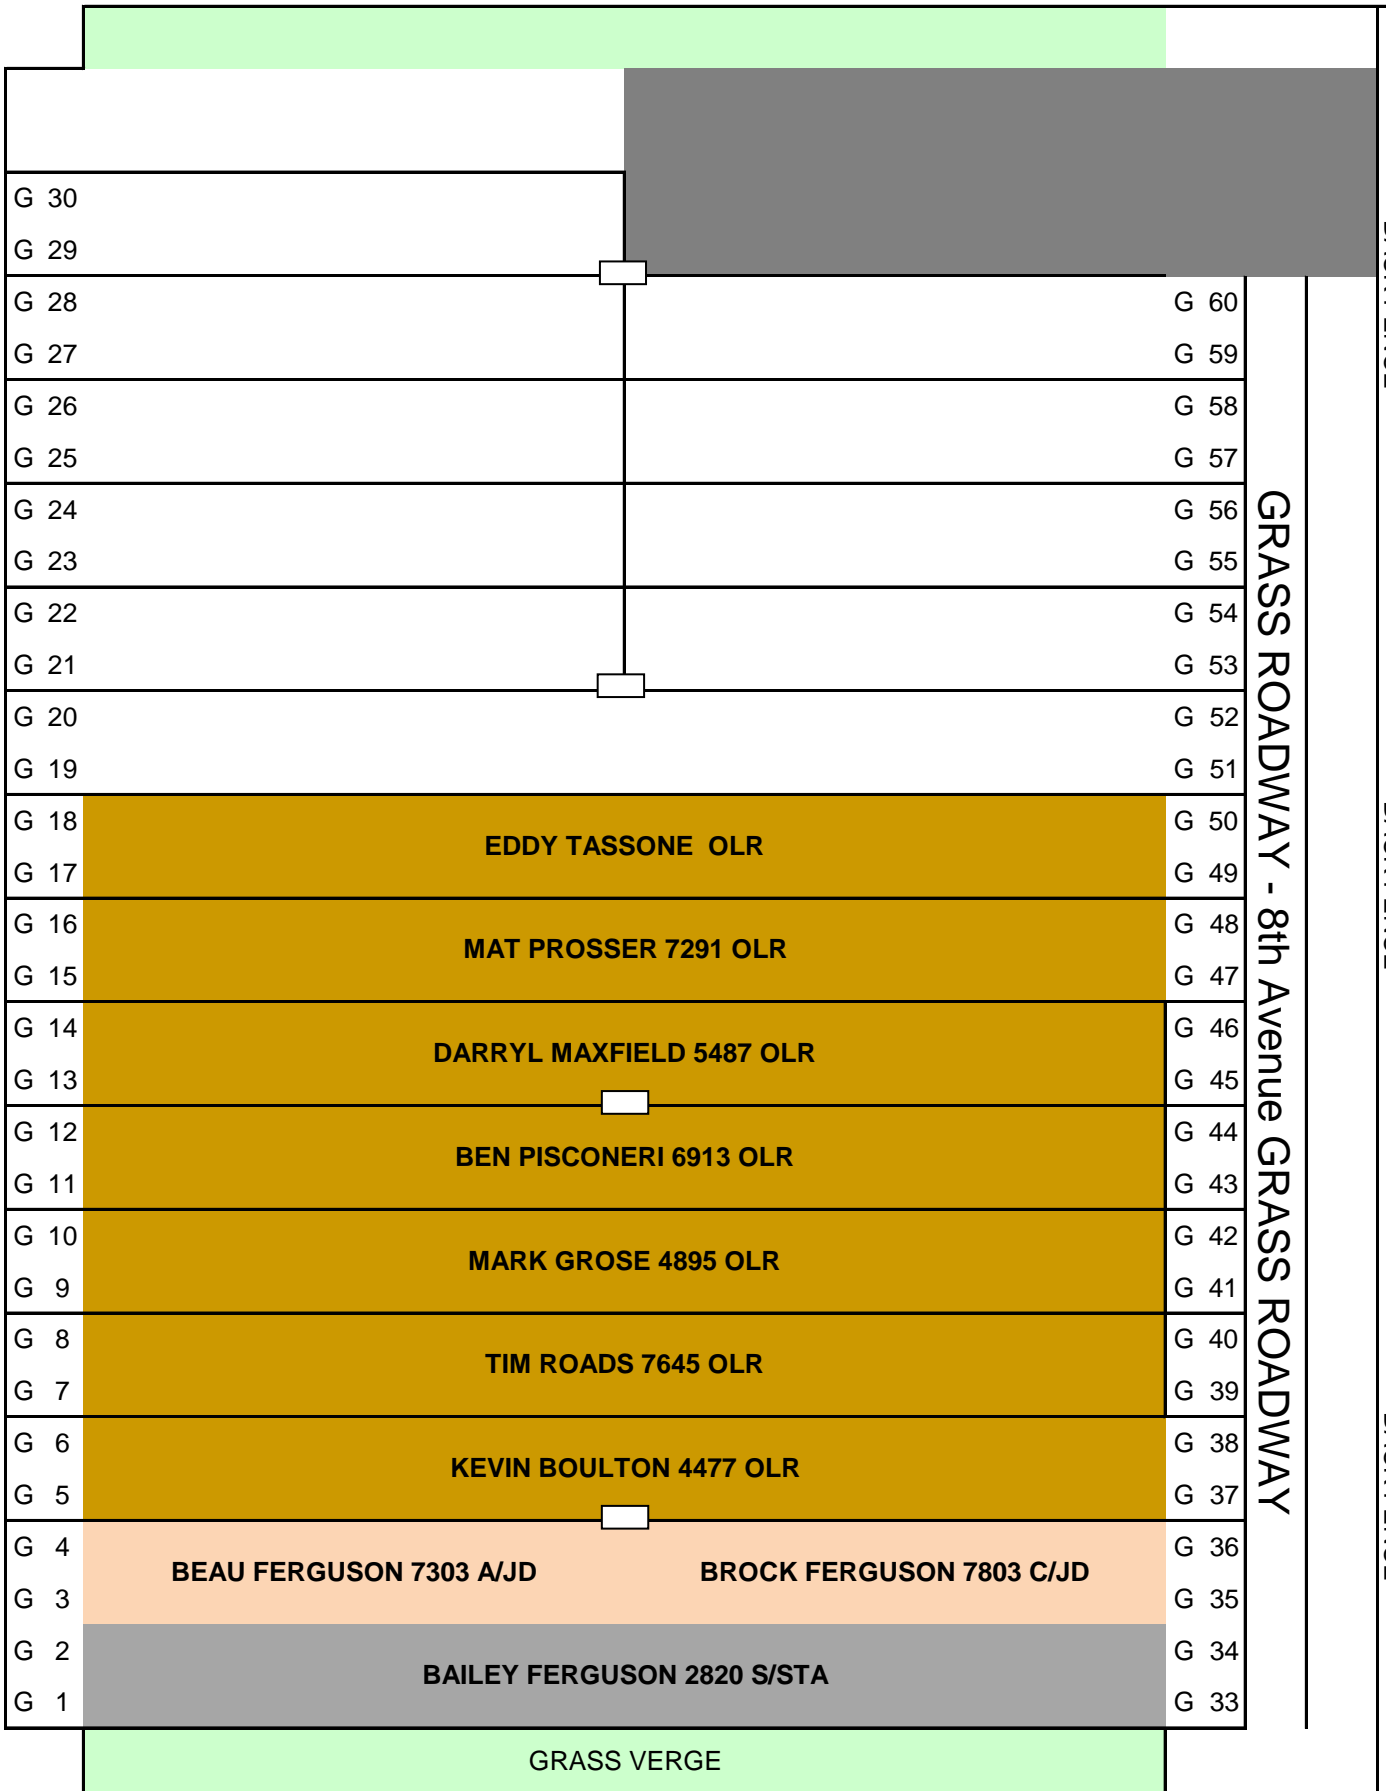

PERTH MOTORPLEX PIT ALLOCATION 20 MARCH 2021 'G' Section (Grass)

← TO STAGING LANES - NORTH AVENUE

COMP GATE

GRASS ROADWAY - 7th Avenue - GRASS ROADWAY

GRASS ROADWAY - 8th Avenue GRASS ROADWAY

BACK FENCE

BACK FENCE

BACK FENCE

GRASS VERGE

SOUTH AVENUE

G 30			
G 29			
G 28			G 60
G 27			G 59
G 26			G 58
G 25			G 57
G 24			G 56
G 23			G 55
G 22			G 54
G 21			G 53
G 20			G 52
G 19			G 51
G 18	EDDY TASSONE OLR		G 50
G 17	MAT PROSSER 7291 OLR		G 49
G 16	DARRYL MAXFIELD 5487 OLR		G 48
G 15	BEN PISCONERI 6913 OLR		G 47
G 14	MARK GROSE 4895 OLR		G 46
G 13	TIM ROADS 7645 OLR		G 45
G 12	KEVIN BOULTON 4477 OLR		G 44
G 11	BEAU FERGUSON 7303 A/JD		G 43
G 10	BROCK FERGUSON 7803 C/JD		G 42
G 9	BAILEY FERGUSON 2820 S/STA		G 41
G 8	BAILEY FERGUSON 2820 S/STA		G 40
G 7	BAILEY FERGUSON 2820 S/STA		G 39
G 6	BAILEY FERGUSON 2820 S/STA		G 38
G 5	BAILEY FERGUSON 2820 S/STA		G 37
G 4	BAILEY FERGUSON 2820 S/STA		G 36
G 3	BAILEY FERGUSON 2820 S/STA		G 35
G 2	BAILEY FERGUSON 2820 S/STA		G 34
G 1	BAILEY FERGUSON 2820 S/STA		G 33