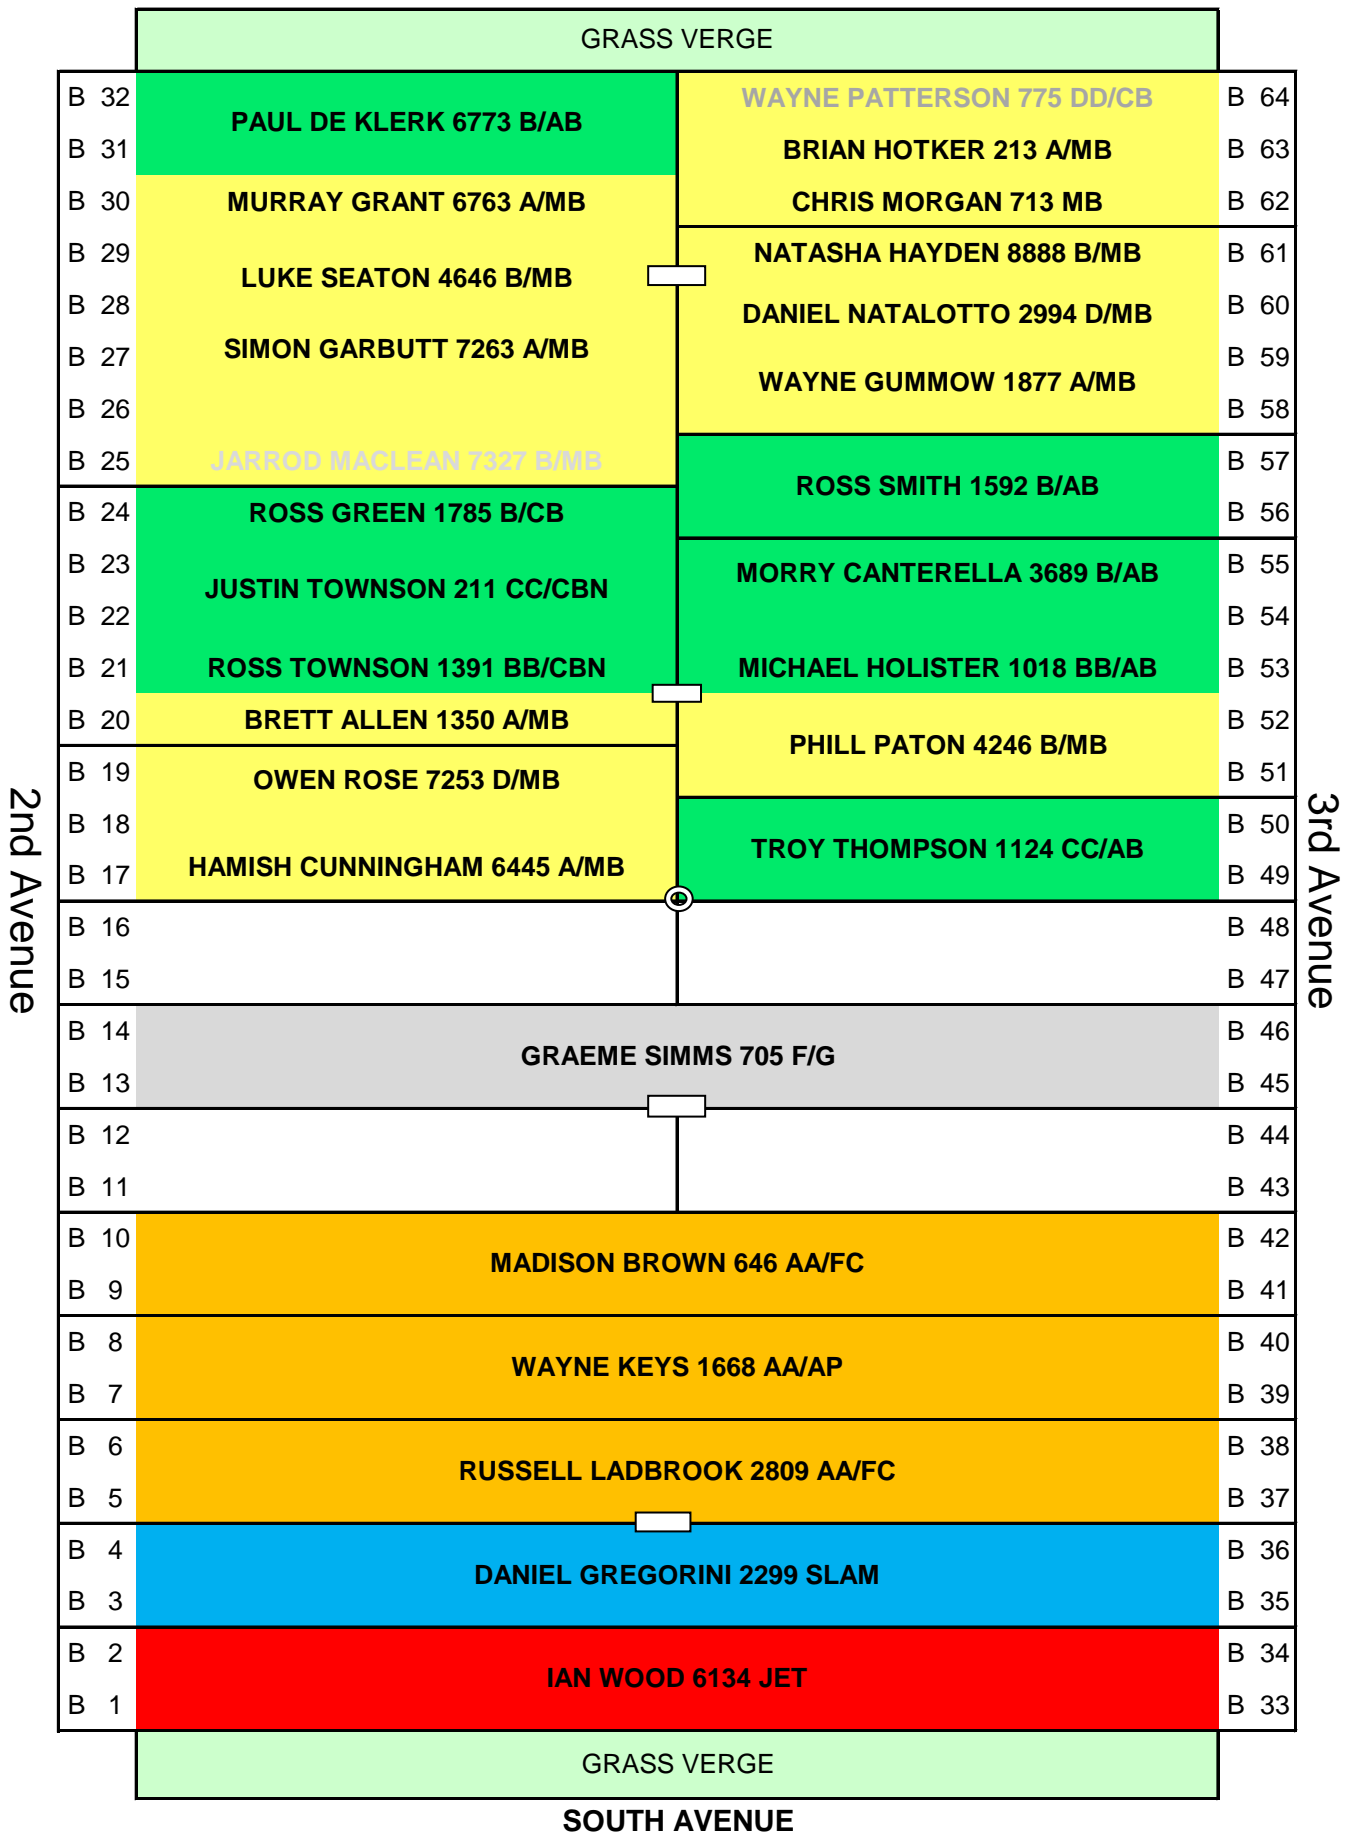

GENERAL PIT AREA OVERVIEW

3A Car Park
Extra Crew & Early Arrivals

G - Grass

7th Avenue (Grass Roadway)

F - Grass

6th Avenue

E - Grass

5th Avenue

D - Grass

4th Avenue

C - Grass

3rd Avenue

B - Grass

2nd Avenue

A - Bitumen

1st Avenue

STAGING LANES

Trailer and Crew Car Park

Scrutineering

PERTH MOTORPLEX PIT ALLOCATION

20 MARCH 2021 'A' Section (Bitumen)

← TO STAGING LANES - NORTH AVENUE

		GRASS VERGE			
NO PARKING PLEASE	A 32	SHAUN McGARRY 1008 A/MB		A 64	
	A 31			A 63	
	A 30	JUSTIN VODANOVICH 5165 TFM/T		A 62	
	A 29			A 61	
	A 28	JAY UPTON 434 TFM/M		A 60	
	A 27			A 59	
	A 26	GREG DURACK 1532 TFM/M		A 58	
	A 25			A 57	
	A 24	TYLER JAMES 7340 B/JD	A 56		
	A 23		A 55		
A 22	JAMES KEMP 6733 TA/D		A 54		
A 21			A 53		
GATE	A 20	BRETT BAILE 5725 A/FA		A 52	
A 19	A 51				
NO PARKING	A 18	PAUL CAREY 1290 TA/A		A 50	
	A 17			A 49	
NO PARKING PLEASE	A 16	FRANK TAYLOR 3152 T/D		A 48	
	A 15			A 47	
NO PARKING PLEASE	A 14	STEVE ALDRIDGE 2767 T/D		A 46	
	A 13			A 45	
NO PARKING PLEASE	A 12	MARK CHAPMAN 1245 SLAM		A 44	
	A 11			A 43	
NO PARKING PLEASE	A 10	RYAN MORESBY 2478 SLAM		A 42	
	A 9				
NO PARKING PLEASE	A 8	BROCK MORESBY 1996 A/JD COOPER MORESBY 2996 B/JD		A 41	
	A 7			A 40	
NO PARKING PLEASE	A 6	STUART MORESBY 1999 SLAM		A 39	
	A 5			A 38	
NO PARKING PLEASE	A 4	KELVIN LYLE 728 SLAM		A 37	
	A 3			A 36	
NO PARKING PLEASE	A 2	JOHN ZAPPIA 846 T/D		A 35	
	A 1			A 34	
		GRASS VERGE			
SOUTH AVENUE					

1st Avenue

2nd Avenue

PERTH MOTORPLEX PIT ALLOCATION

20 MARCH 2021 'B' Section (Grass)

← TO STAGING LANES - NORTH AVENUE

PERTH MOTORPLEX PIT ALLOCATION

20 MARCH 2021 'C' Section (Grass)

← TO STAGING LANES - NORTH AVENUE